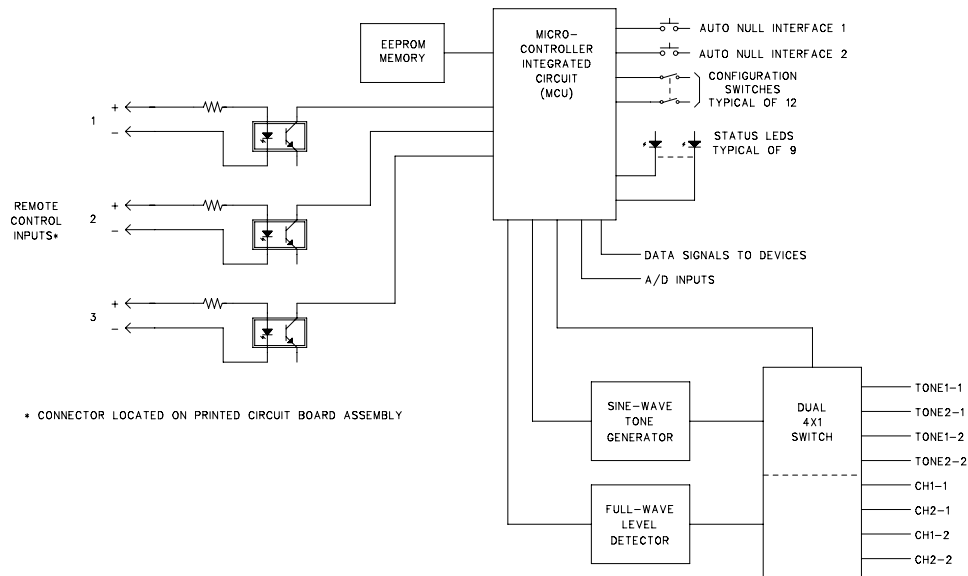

M46BD_C

STUDIO TECHNOLOGIES, INC.		
MODEL 46		
DUAL 2-WIRE ANALOG AUDIO TO		
4-WIRE ANALOG AUDIO INTERFACE		
BLOCK DIAGRAM		
DRAWING NO.	DATE	PAGE
31235	07/15/10	01 OF 02

STUDIO TECHNOLOGIES, INC.

MODEL 46
 DUAL 2-WIRE ANALOG AUDIO TO
 4-WIRE ANALOG AUDIO INTERFACE
 BLOCK DIAGRAM

DRAWING NO.

DATE

PAGE

31235

07/15/10

02 OF 02