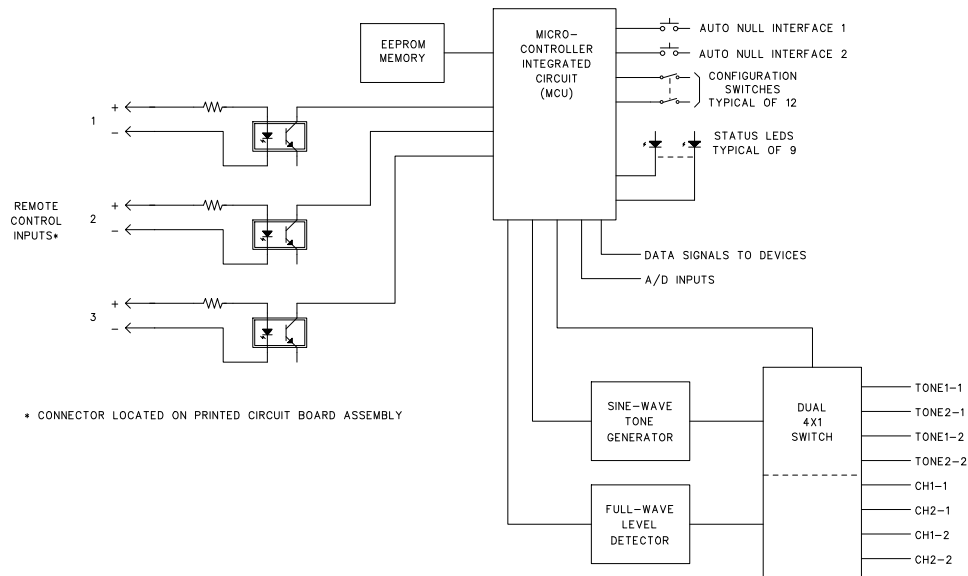

M46ABD\_A

STUDIO TECHNOLOGIES, INC.

MODEL 46A  
 DUAL 2-WIRE ANALOG AUDIO TO  
 4-WIRE ANALOG AUDIO INTERFACE  
 BLOCK DIAGRAM

DRAWING NO.	DATE	PAGE
32038	09/24/14	01 OF 02

STUDIO TECHNOLOGIES, INC.

MODEL 46A  
 DUAL 2-WIRE ANALOG AUDIO TO  
 4-WIRE ANALOG AUDIO INTERFACE  
 BLOCK DIAGRAM

DRAWING NO.

DATE

PAGE

32038

09/24/14

02 OF 02