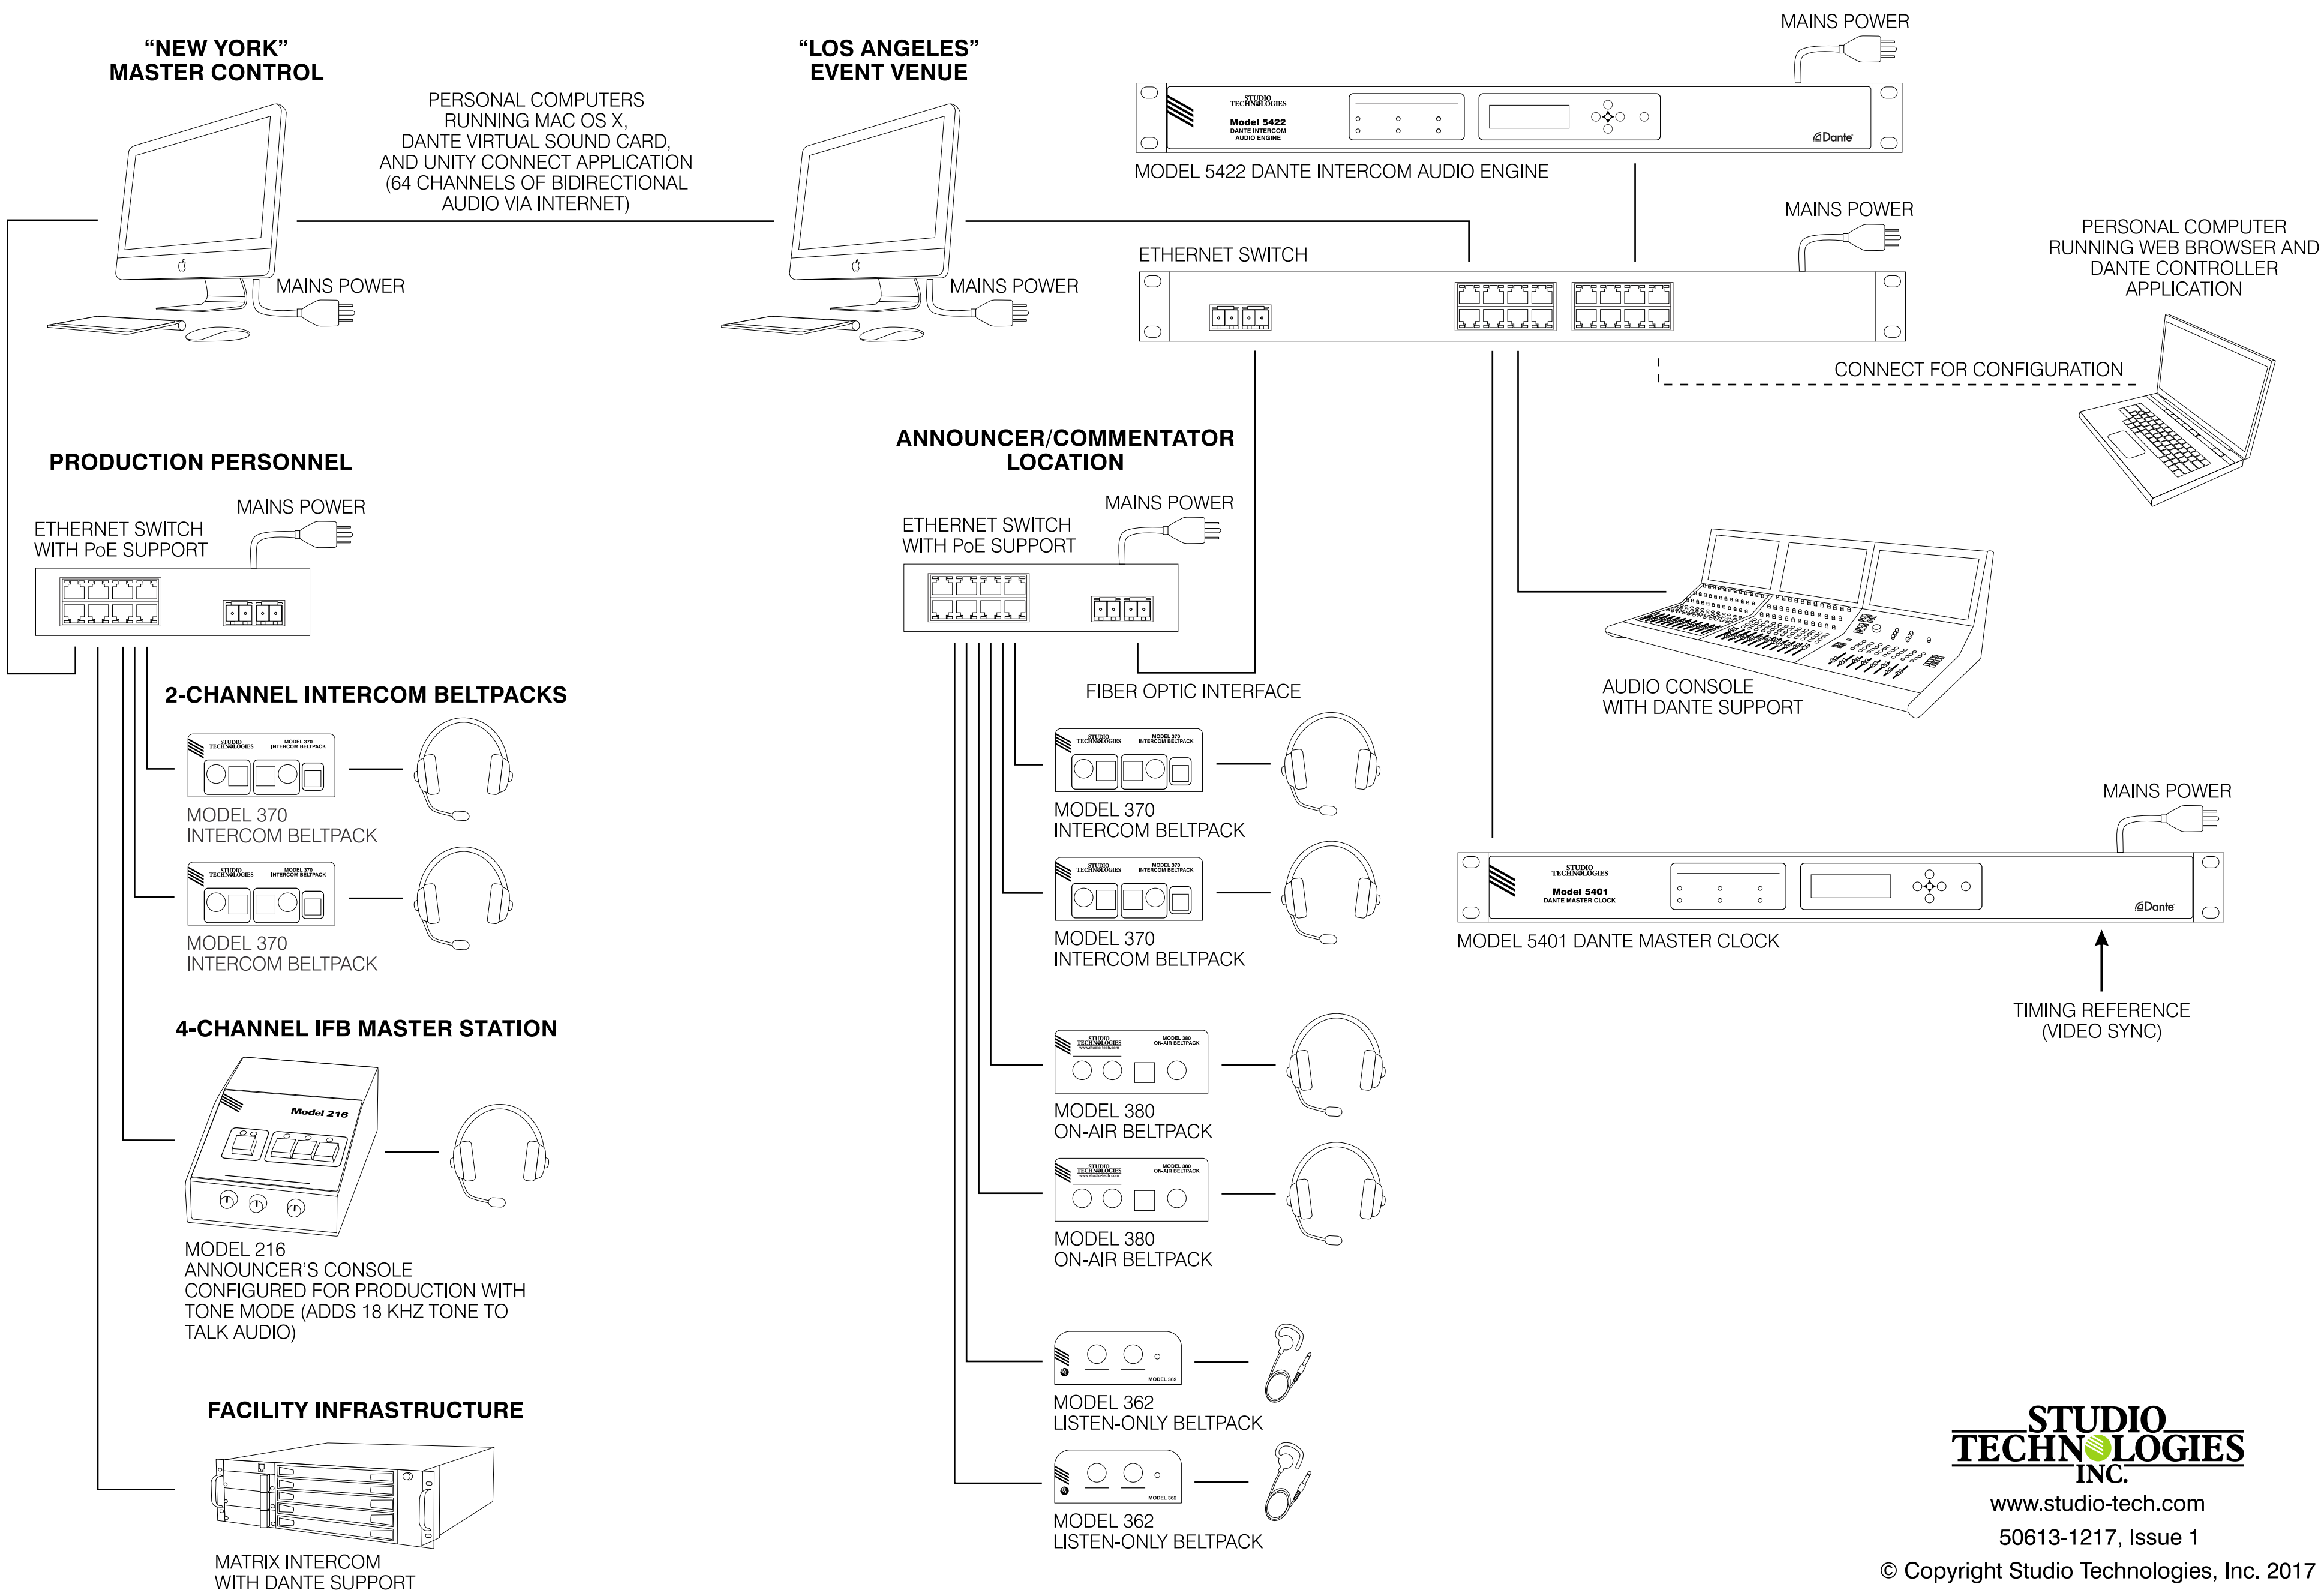

Example of REMI Event Utilizing Dante® Technology and Audio Tie-Lines via Internet for On-Air, IFB, and Support Communications

STUDIO TECHNOLOGIES INC.

www.studio-tech.com

50613-1217, Issue 1

© Copyright Studio Technologies, Inc. 2017